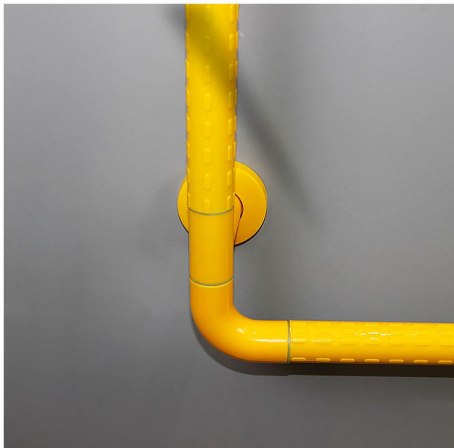

## Features :

- Durable material, sturdy and stable
- Non-slip rubber handle grip
- Comfortable ergonomic design

**SA-5101**  
 Size: PVC Width: 159mm  
 Aluminum Alloys thickness: 1.6mm  
 other customized sizes.

**SA-5102 A**  
 other customized sizes.

**SA-5102 B**  
 other customized sizes.

**SA-5102 C**  
 other customized sizes.

**SA-5102 D**  
 other customized sizes.

**SA-5103**  
 other customized sizes.

**SA-5104**  
 Size: 350X350mm  
 400X500mm  
 other customized sizes.

**SA-5105**  
 Size: 40X60cm, 50X70cm  
 other customized sizes.

**SA-5106**  
 other customized sizes.

**SA-5107**  
 other customized sizes.

**SA-5108**  
 Size: Length 38 / 48 / 58 / 68cm  
 other customized sizes.

**SA-5109**  
 other customized sizes.

**SA-5110**  
 other customized sizes.

**SA-5111**  
 other customized sizes.

**SA-5112**  
 Size: 30X8.5X9cm  
 other customized sizes.

**SA-5113**  
 other customized sizes.