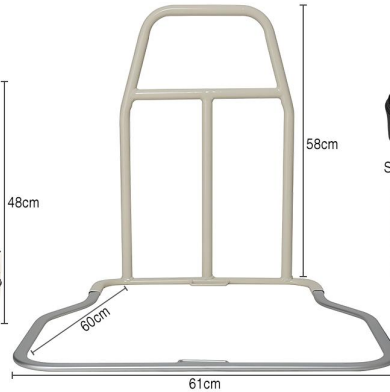

## Features :

- Durable material, sturdy and stable
- Non-slip rubber handle grip
- Comfortable ergonomic design

**SA-5101**  
 Size: PVC Width: 159mm  
 Aluminum Alloys thickness: 1.6mm  
 other customized sizes.

**SA-5102 A**  
 other customized sizes.

**SA-5102 B**  
 other customized sizes.

**SA-5102 C**  
 other customized sizes.

**SA-5102 D**  
 other customized sizes.

**SA-5103**  
 other customized sizes.

**SA-5104**  
 Size: 350X350mm  
 400X500mm  
 other customized sizes.

**SA-5105**  
 Size: 40X60cm, 50X70cm  
 other customized sizes.

**SA-5106**  
 other customized sizes.

**SA-5107**  
 other customized sizes.

**SA-5108**  
 Size: Length 38 / 48 / 58 / 68cm  
 other customized sizes.

**SA-5114**  
 Size: 28.5X9.5X8.5cm  
 other customized sizes.

**SA-5115**  
Size: 6.6X6.5X5cm  
other customized sizes.

**SA-5116**  
Size: 19.4X6.5cm  
other customized sizes.

**SA-5117**  
Size: 30X6.5cm  
other customized sizes.