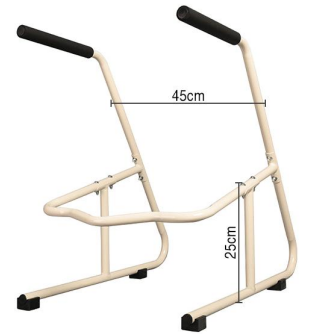

## Features :

- Durable material, sturdy and stable
- Non-slip rubber handle grip
- Comfortable ergonomic design

**SA-5101**  
 Size: PVC Width: 159mm  
 Aluminum Alloys thickness: 1.6mm  
 other customized sizes.

**SA-5102 A**  
 other customized sizes.

**SA-5102 B**  
 other customized sizes.

**SA-5102 C**  
 other customized sizes.

**SA-5102 D**  
 other customized sizes.

**SA-5103**  
 other customized sizes.

**SA-5104**  
 Size: 350X350mm  
 400X500mm  
 other customized sizes.

**SA-5105**  
 Size: 40X60cm, 50X70cm  
 other customized sizes.

**SA-5106**  
 other customized sizes.

**SA-5107**  
 other customized sizes.

**SA-5108**  
 Size: Length 38 / 48 / 58 / 68cm  
 other customized sizes.

**SA-5114**  
 Size: 28.5X9.5X8.5cm  
 other customized sizes.

**SA-5115**  
Size: 6.6X6.5X5cm  
other customized sizes.

**SA-5116**  
Size: 19.4X6.5cm  
other customized sizes.

**SA-5117**  
Size: 30X6.5cm  
other customized sizes.