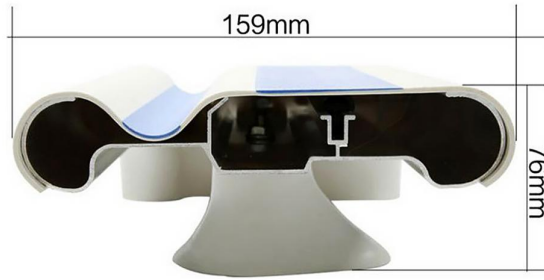

## Features :

- Durable material, sturdy and stable
- Non-slip rubber handle grip
- Comfortable ergonomic design

**SA-5101**  
 Size: PVC Width: 159mm  
 Aluminum Alloys thickness: 1.6mm  
 other customized sizes.

**SA-5102 A**  
 other customized sizes.

**SA-5102 B**  
 other customized sizes.

**SA-5102 C**  
 other customized sizes.

**SA-5102 D**  
 other customized sizes.

**SA-5103**  
 other customized sizes.

**SA-5104**  
 Size: 350X350mm  
 400X500mm  
 other customized sizes.

**SA-5105**  
 Size: 40X60cm, 50X70cm  
 other customized sizes.

**SA-5106**  
 other customized sizes.

**SA-5107**  
 other customized sizes.

**SA-5108**  
 Size: Length 38 / 48 / 58 / 68cm  
 other customized sizes.

**SA-5114**  
 Size: 28.5X9.5X8.5cm  
 other customized sizes.

**SA-5115**  
Size: 6.6X6.5X5cm  
other customized sizes.

**SA-5116**  
Size: 19.4X6.5cm  
other customized sizes.

**SA-5117**  
Size: 30X6.5cm  
other customized sizes.