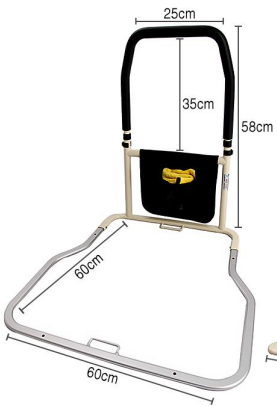

## Features :

- Durable material, sturdy and stable
- Non-slip rubber handle grip
- Comfortable ergonomic design

**SA-5101**  
 Size: PVC Width: 159mm  
 Aluminum Alloys thickness: 1.6mm  
 other customized sizes.

**SA-5102 A**  
 other customized sizes.

**SA-5102 B**  
 other customized sizes.

**SA-5102 C**  
 other customized sizes.

**SA-5102 D**  
 other customized sizes.

**SA-5103**  
 other customized sizes.

**SA-5104**  
 Size: 350X350mm  
 400X500mm  
 other customized sizes.

**SA-5105**  
 Size: 40X60cm, 50X70cm  
 other customized sizes.

**SA-5106**  
 other customized sizes.

**SA-5107**  
 other customized sizes.

**SA-5108**  
 Size: Length 38 / 48 / 58 / 68cm  
 other customized sizes.

**SA-5114**  
 Size: 28.5X9.5X8.5cm  
 other customized sizes.

**SA-5115**  
Size: 6.6X6.5X5cm  
other customized sizes.

**SA-5116**  
Size: 19.4X6.5cm  
other customized sizes.

**SA-5117**  
Size: 30X6.5cm  
other customized sizes.