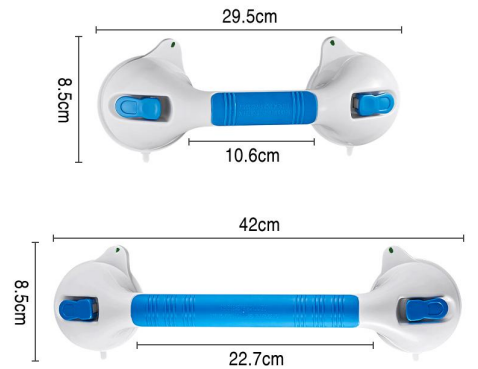

## Features :

- Durable material, sturdy and stable
- Non-slip rubber handle grip
- Comfortable ergonomic design

**SA-5101**  
 Size: PVC Width: 159mm  
 Aluminum Alloys thickness: 1.6mm  
 other customized sizes.

**SA-5105**  
 Size: 40X60cm, 50X70cm  
 other customized sizes.

**SA-5106**  
 other customized sizes.

**SA-5107**  
 other customized sizes.

**SA-5108**  
 Size: Length 38 / 48 / 58 / 68cm  
 other customized sizes.

**SA-5109**  
 other customized sizes.

**SA-5110**  
 other customized sizes.

**SA-5111**  
 other customized sizes.

**SA-5112**  
 Size: 30X8.5X9cm  
 other customized sizes.

**SA-5113**  
 other customized sizes.

**SA-5114**  
 Size: 28.5X9.5X8.5cm  
 other customized sizes.

**SA-5115**  
Size: 6.6X6.5X5cm  
other customized sizes.

**SA-5116**  
Size: 19.4X6.5cm  
other customized sizes.

**SA-5117**  
Size: 30X6.5cm  
other customized sizes.