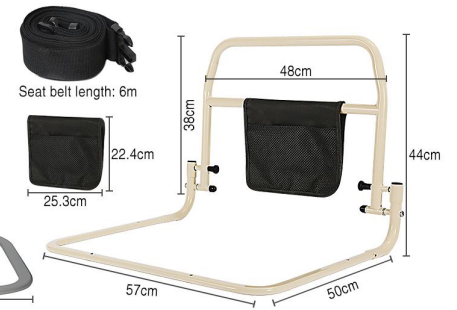

## Features :

- Durable material, sturdy and stable
- Non-slip rubber handle grip
- Comfortable ergonomic design

**SA-5101**  
 Size: PVC Width: 159mm  
 Aluminum Alloys thickness: 1.6mm  
 other customized sizes.

**SA-5102 A**  
 other customized sizes.

**SA-5102 B**  
 other customized sizes.

**SA-5102 C**  
 other customized sizes.

**SA-5102 D**  
 other customized sizes.

**SA-5103**  
 other customized sizes.

**SA-5104**  
 Size: 350X350mm  
 400X500mm  
 other customized sizes.

**SA-5105**  
 Size: 40X60cm, 50X70cm  
 other customized sizes.

**SA-5106**  
 other customized sizes.

**SA-5107**  
 other customized sizes.

**SA-5108**  
 Size: Length 38 / 48 / 58 / 68cm  
 other customized sizes.

**SA-5114**  
 Size: 28.5X9.5X8.5cm  
 other customized sizes.

**SA-5115**  
Size: 6.6X6.5X5cm  
other customized sizes.

**SA-5116**  
Size: 19.4X6.5cm  
other customized sizes.

**SA-5117**  
Size: 30X6.5cm  
other customized sizes.